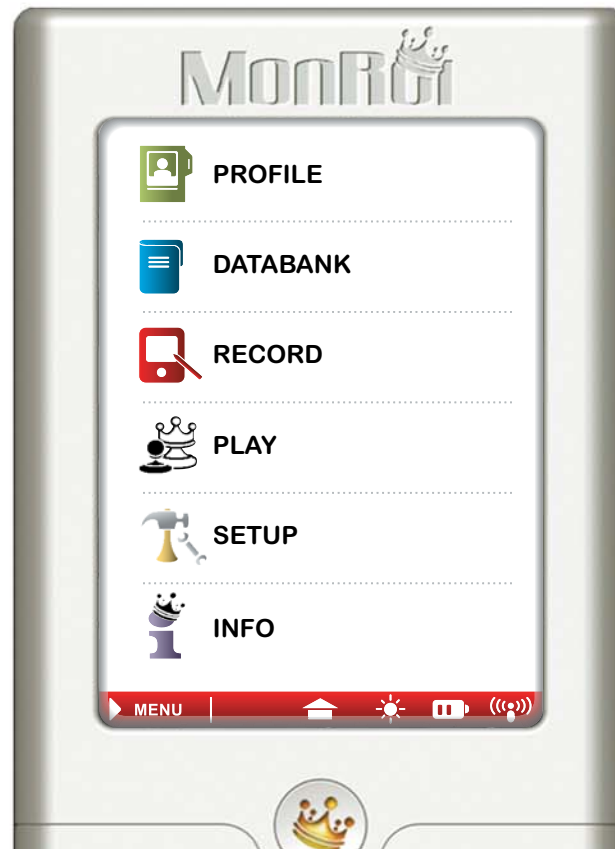

RECORD: CHESSBOARD MODE

Record the moves of all your tournament games on the scoresheet screen. In chessboard mode, simply tap the original position of any piece with the stylus and then tap the square to which you want to move it.

RECORD: INTERNATIONAL NOTATION MODE

On the Record screen in international notation mode, simply tap the chess piece key, and the numeric key. Then tap enter. You may switch back and forth from chessboard mode to International notation.

RECORD: ALGEBRAIC NOTATION

The MonRoi Personal Chess Manager automatically generates an algebraic scoresheet from entries in the chessboard or international notation mode.

TOURNAMENT START

Record all the information about the tournament in which you are competing. Here you will enter the tournament name, location, date of the game, round number, section, board number, opponent's name and rating using the touchscreen. Now you are ready to create your electronic scoresheet!

DATABANK

Allows you to review your games any time after they are finished. In the home menu tap the databank icon and simply select the game you want to review.

WORLD DATABANK OF CHESS

The MonRoi World Databank of Chess is an information highway and meeting place for chess players, organizers, federations, arbiters, media and fans all over the world. The search engine will provide immediate access to a chess games archive containing millions of matches from high level chess competitions past and present.